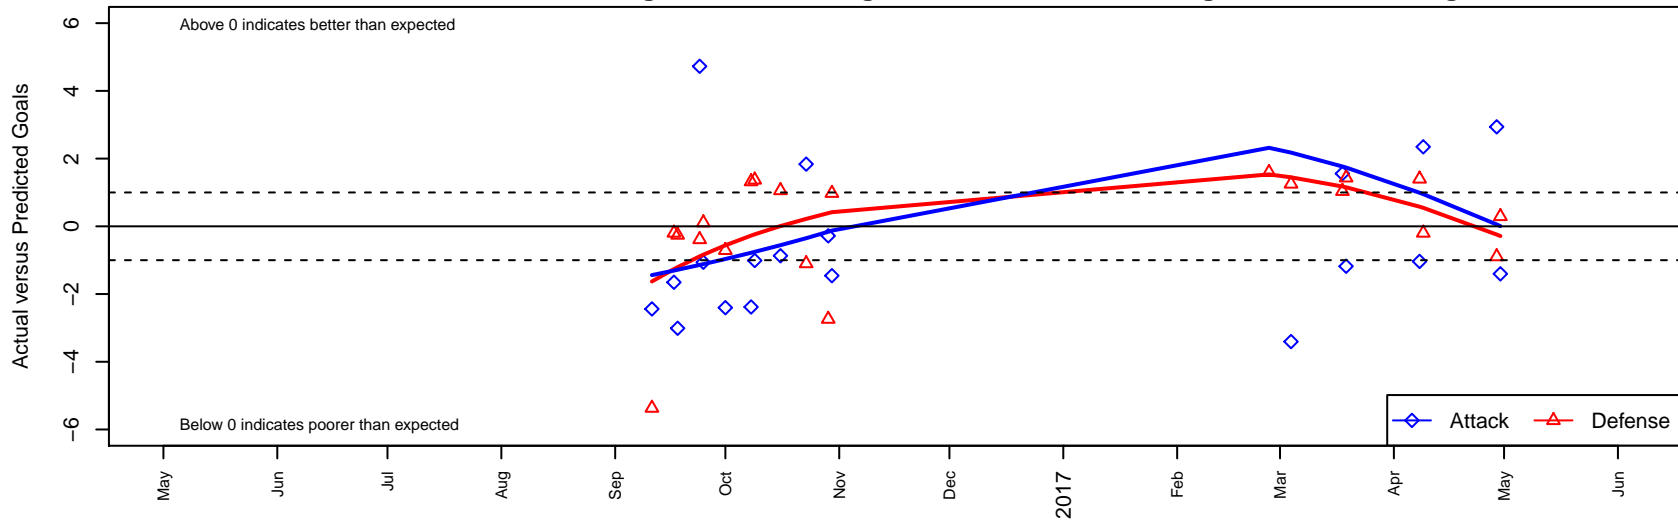

BSC Portland Gold B05

Bridlemile SC Portland
 Portland, OR
 B05 total strength=471
 attack=0.61 defense=0.17
 fall league = PTT B05 Div 2 White
 spr league = Spr OYS B05 Div 2 White
 notes= Tiempo

alt names used:
 BSC 05B Gold
 BSC 05B Gold

Venues played:
 2016 PTT B05 Division 2 White
 2016 Spr OYS B05 Division 2 White

BSC Portland Gold B05
 Dots are actual minus expected GF (blue circles) and GA (red triangles).
 Blue line is smoothed change in attack strength. Red is smoothed change in defense strength.

**attack and defense variance (black dot)
relative to other teams
and top 10 in region**

**attack and defense rating
relative to others at age
and all opponents in last 13 months**

Performance relative to 13 month average