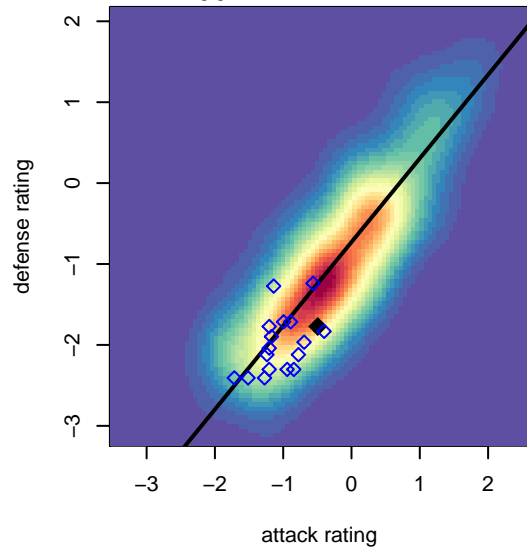

BSC Portland Gold B05

Bridlemile SC Portland
 Portland, OR
 B05 total strength=471
 attack=0.61 defense=0.17
 fall league = PTT B05 Div 2 White
 spr league = Spr OYS B05 Div 2 White
 notes= Tiempo

alt names used:
 BSC 05B Gold
 BSC 05B Gold

Venues played:
 2016 PTT B05 Division 2 White
 2016 Spr OYS B05 Division 2 White

BSC Portland Gold B05
 Dots are actual minus expected GF (blue circles) and GA (red triangles).
 Blue line is smoothed change in attack strength. Red is smoothed change in defense strength.

**attack and defense variance (black dot)
relative to other teams
and top 10 in region**

**attack and defense rating
relative to others at age
and all opponents in last 13 months**

Performance relative to 13 month average