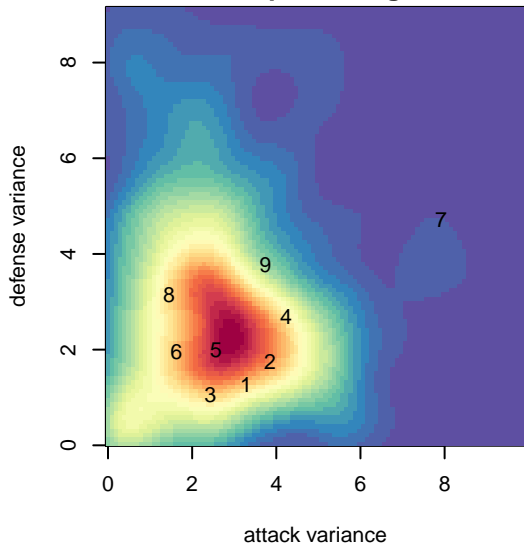

BSC Portland Gold B05

Bridlemile SC Portland
 Portland, OR
 B05 total strength=471
 attack=0.61 defense=0.17
 fall league = PTT B05 Div 2 White
 spr league = Spr OYS B05 Div 2 White
 notes= Tiempo

alt names used:
 BSC 05B Gold
 BSC 05B Gold

Venues played:
 2016 PTT B05 Division 2 White
 2016 Spr OYS B05 Division 2 White

BSC Portland Gold B05
 Dots are actual minus expected GF (blue circles) and GA (red triangles).
 Blue line is smoothed change in attack strength. Red is smoothed change in defense strength.

**attack and defense variance (black dot)
relative to other teams
and top 10 in region**

**attack and defense rating
relative to others at age
and all opponents in last 13 months**

Performance relative to 13 month average