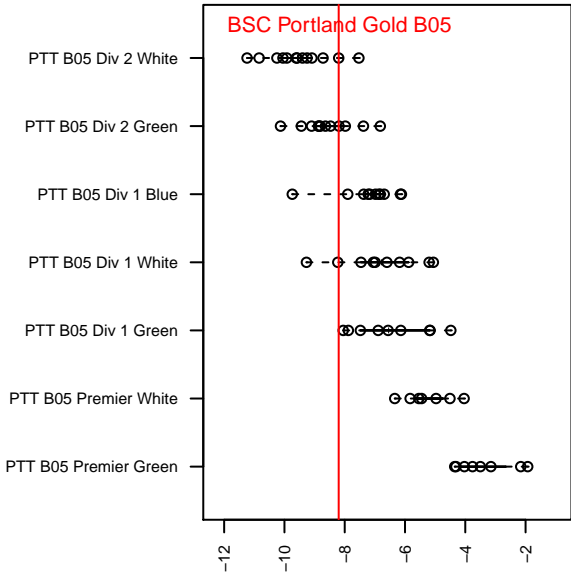

BSC Portland Gold B05

Bridlemile SC Portland
 Portland, OR
 B05 total strength=471
 attack=0.61 defense=0.17
 fall league = PTT B05 Div 2 White
 spr league = Spr OYS B05 Div 2 White
 notes= Tiempo

alt names used:
 BSC 05B Gold
 BSC 05B Gold

Venues played:
 2016 PTT B05 Division 2 White
 2016 Spr OYS B05 Division 2 White

BSC Portland Gold B05
 Dots are actual minus expected GF (blue circles) and GA (red triangles).
 Blue line is smoothed change in attack strength. Red is smoothed change in defense strength.

**attack and defense variance (black dot)
relative to other teams
and top 10 in region**

**attack and defense rating
relative to others at age
and all opponents in last 13 months**

Performance relative to 13 month average